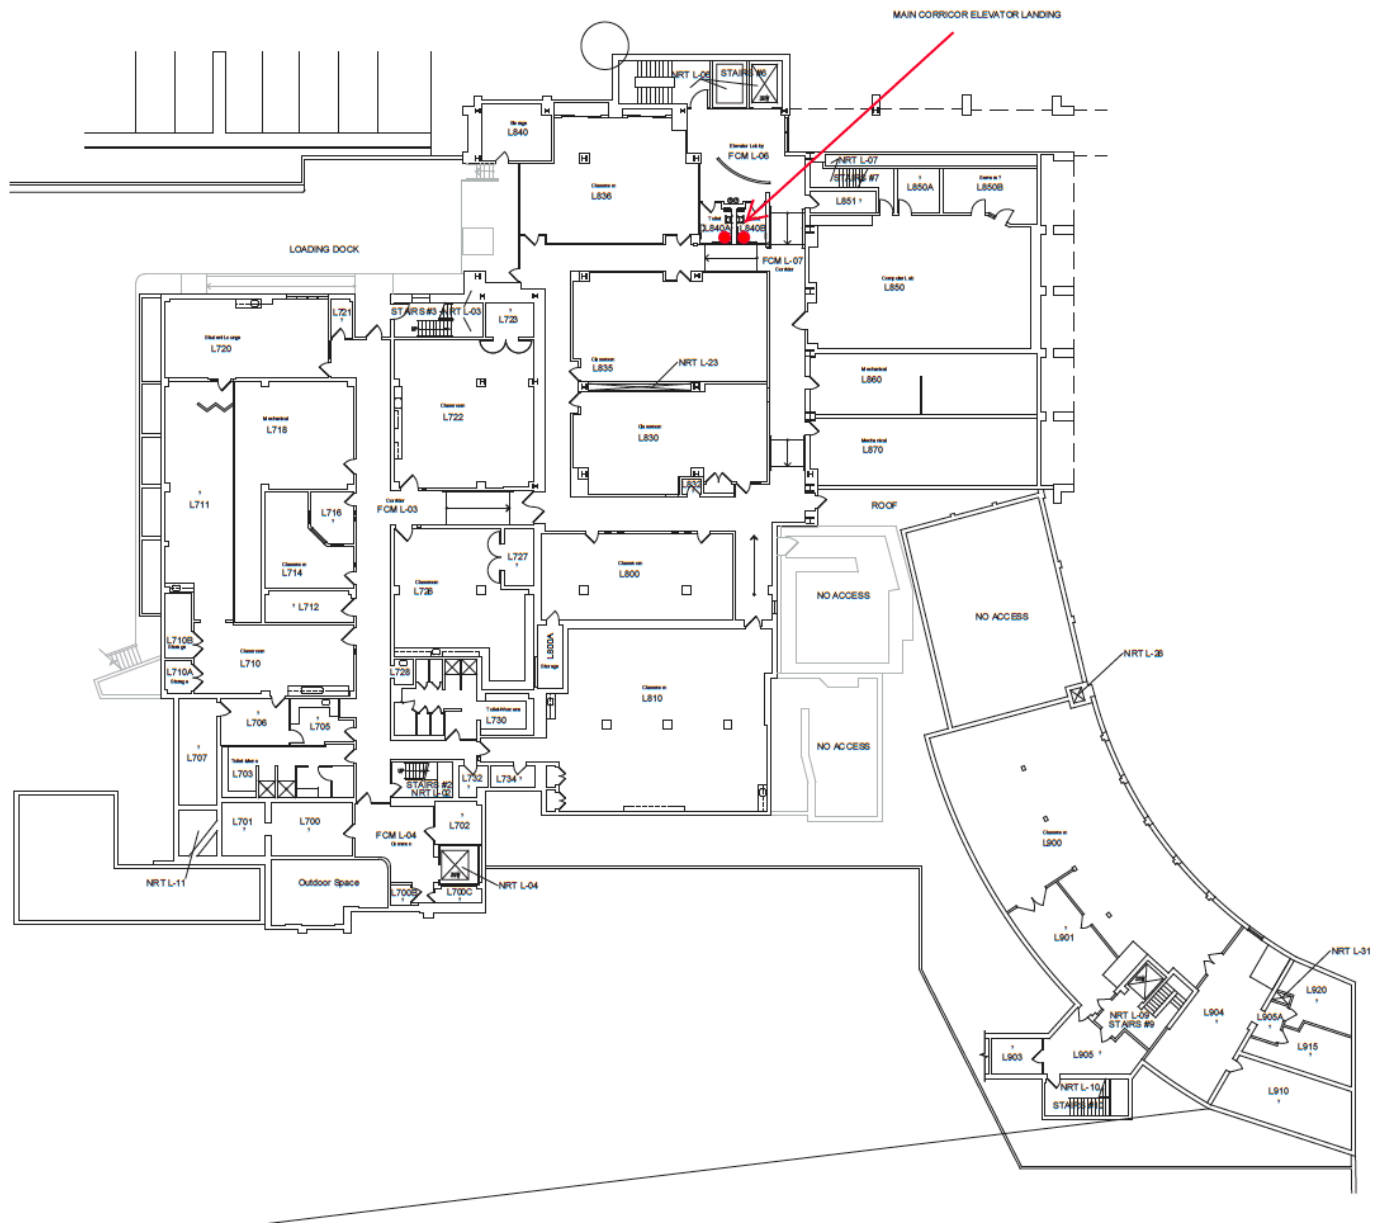

**RED DOT INDICATES ALL GENDER RESTROOM**

Peralta Pavilion  
 450 30th Street  
 Oakland, CA 94609  
**Ground Floor**

**RED DOT INDICATES ALL GENDER RESTROOM**

Peralta Pavilion  
450 30th Street  
Oakland, CA 94609  
**Floor L**

**RED DOT INDICATES ALL GENDER RESTROOM**

Peralta Pavilion  
 450 30th Street  
 Oakland, CA 94609  
**Floor 2**

**RED DOT INDICATES ALL GENDER RESTROOM**

Peralta Pavilion  
450 30th Street  
Oakland, CA 94609  
**Floor 3**

**RED DOT INDICATES ALL GENDER RESTROOM**

Peralta Pavilion  
450 30th Street  
Oakland, CA 94609  
**Floor 4**